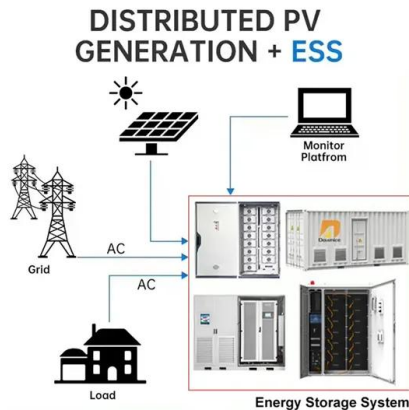

# 2000 watt 12v solar power generation set

## Overview

---

A 2000W solar generator can power most household appliances including the refrigerator, TV, microwave, hair dryer and fan.

2000W is not enough to power an entire home. At most, it can support 2-3 appliances. A house needs thousands of watts to power everything.

## 2000 watt 12v solar power generation set

## 2000-Watt Output/5000-Watt Peak Solar Generator ...

Get easy access to power with this EcoFlow Delta Max Power Station and Solar Generator. The sturdy, portable design makes it perfect for travel and RV camping. Generator Voltage. 120. Included. Cord Set. Number of ...