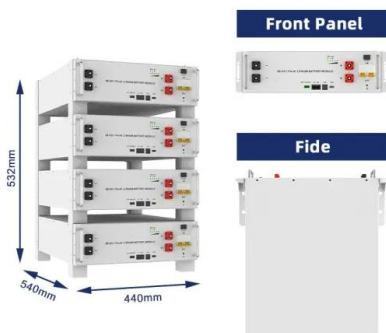

Station électrique portable Jackery

La station électrique portable Jackery est un générateur alimenté par des batteries rechargeables. Équipée d'une sortie AC, d'un port DC et de ports de charge USB, elle peut alimenter tous vos appareils, des smartphones aux ordinateurs portables, en passant par les appareils CPAP et autres, tels que les mini-réfrigérateurs, le gril électrique et la cafetière.