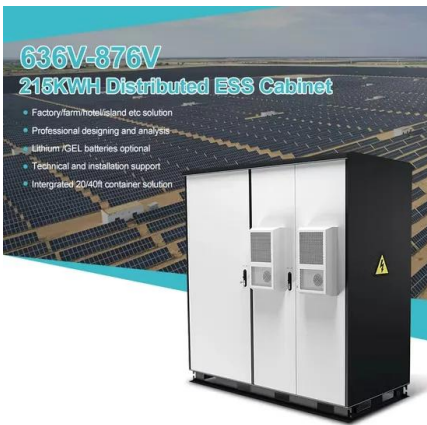

EcoFlow DELTA Max 2000 Portable Power Station with 2 160W ...

The unit powers pretty much anything. 2400W rated output (5000W Surge) can power up to 15 devices at once. Power 3400W appliances with X-Boost on. Ideal power generator for backup power. EcoFlow DELTA Max portable power station comes with BMS protection which monitors voltage, current, short circuit and temp in real time.

Station électrique portable Jackery

La station électrique portable Jackery est un générateur alimenté par des batteries rechargeables. Équipée d'une sortie AC, d'un port DC et de ports de charge USB, elle peut alimenter tous vos appareils, des smartphones aux ordinateurs portables, en passant par les appareils CPAP et autres, tels que les mini-réfrigérateurs, le gril électrique et la cafetière.

Hybrid Power Solutions Weatherproof Portable Power

...

Made for Life in Canada. Credit Offered* Learn More. Wishlist. Support Brake & Power Steering Fluids & Additives . Brake & Power Steering Fluids & Additives Shop All. Portable Work Lights; Tool Bags, Boxes & Organizers . Tool ...

EF ECOFLOW Solar Generator DELTA Max (2000) 2016Wh with ...