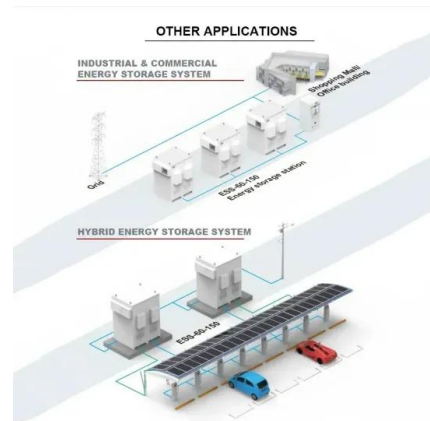

5000 Watt Peak Output DELTA MAX 2016Wh Portable Power Station

Combine the DELTA MAX Portable Power Station with as many as to two Smart Extra Batteries to triple the running time. Conveniently recharge your power station via a standard household AC outlet or harness the Sun's power with solar panels. 2016Wh (watt-hour) lithium-ion battery delivers worry-free power without gas, toxic fumes, noise, or