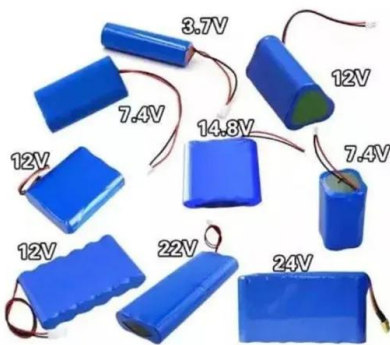

Powerstroke 5000 Watt Generator is up to the challenge. Featuring a reliable 389cc engine, this unit delivers 5000 Running Watts (6250 Starting/Surge watts) for up to 10 hours at 50% load. For added convenience, this unit is also equipped with low-oil shut down and automatic voltage regulator for cleaner, more reliable ...

Mega Series

With lithium iron phosphate battery, 4000W and 5000Wh capacity, it can cover 99% of electrical devices when you have a power outage. Mega Series. $260 OFF NEW Mega 1 2000W Output 1024Wh Capacity $439.00. $699.00 "This is a contractor-grade portable power station, the use case for this is to replace the loud noisy contractor generator.

OUKITEL P5000 Pro Portable Power Station 4000W/5120Wh

The best choice for home backup power. 5120Wh large capacity, perfect for 99% home appliances. 4000W AC output, run heavy-duty power tools without overloading. Industry leading 5000 cycles LFP battery supports up to 10 years. Incredible 1 hour dual charging or 1.5 hours AC charging to 80%. UPS & 10ms auto switch, no f