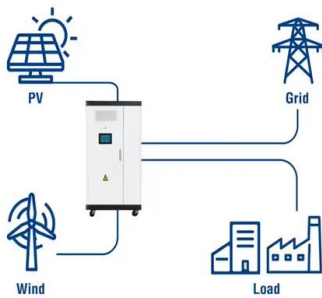

Utility-Scale ESS solutions

Large Solar Panels Mono 650W 660W 680W 685W Half ...

36kg. Production of 680W Half Cut Half Cells Solar Panel (210*210mm) Package for Half-cut Solar Panel. 31units half-cut cells solar panel in one wood pallet. 8 pallets solar panels in a 20ft container. 18 pallets pv modules in a 40ft HQ ...

Contact Us

For catalog requests, pricing, or partnerships, please visit:
<https://ian-solar.co.za>