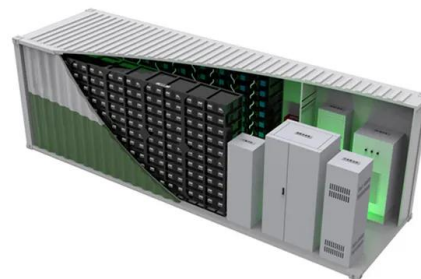

AllPowers R1500 : présentation et test de la puissante centrale

...

La centrale AllPowers R1500 dispose d'une capacité de stockage d'énergie de 1152 Wh, ce qui la positionne sur le haut du podium par rapport aux modèles ayant un encombrement similaire.