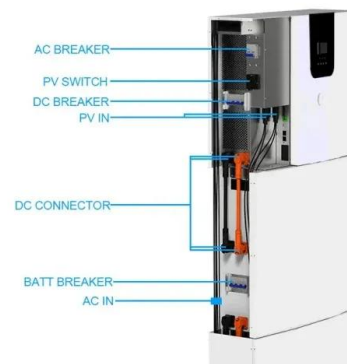

EcoFlow Smart Generator

Not only does the EcoFlow Smart Generator give you last-standing emergency power, it also features an AC output to power other devices while recharging your unit with an extra battery. Four easy ways to start. Stay powered on at any ...