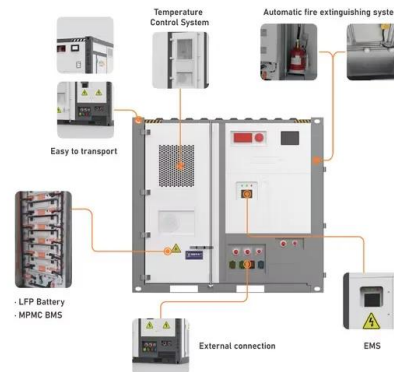

Batterie supplémentaire intelligente pour EcoFlow DELTA Pro

Vous pouvez transformer votre batterie supplémentaire intelligente DELTA Pro en kit solaire pour balcon à moindre coût. Avec l'onduleur relié au réseau, le micro-onduleur PowerStream, connectez votre batterie supplémentaire intelligente DELTA Pro et branchez-le sur une prise murale CA en quelques minutes pour obtenir une connexion reliée au réseau et une ...

EcoFlow DELTA Pro Ultra - PowerPlants Puerto Rico

The most powerful whole-home backup solution-7.2kW-21.6kW output with up to 3 inverters-Up to 90kWh capacity with 3 inverters and 15 batteries-5.6kW-16.8kW solar input with up to 3 inverters-Online UPS, 0-ms transfer time-LFP battery Power Input / Output Port 120V/240V 30A 3600W Max / 7200W Max Notes Free Delivery Pow

Delta Pro (2nd DP or Extra battery) :
[r/Ecoflow_community](https://www.ecoflow.com/fr/fr/communities)