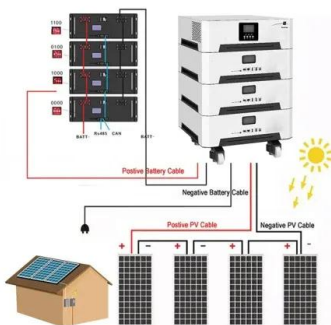

PowerFlex 3.6 How to Add Storage Device , Dell Bahamas

Storage devices can be added to a system one by one, or in bulk operations, using the Add Device command. By default, performance tests are performed on the added devices, and the results are saved in the system.