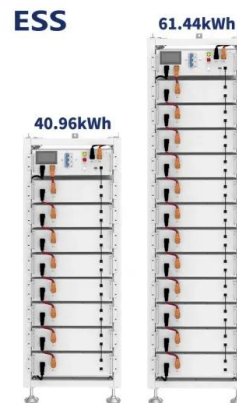

SOL EVPOWER Series , Solplanet

Solplanet makes solar for everybody. Easy-to-install, reliable and user-friendly inverters. Products. Energy Storage System. Hybrid Inverter. ASW 3-6K H-S2 Series. Single Phase Hybrid + Battery; String Inverter. Single Phase Inverter. ASW 1-3K S-S Series. ASW 1-2.5K S G2 Series. ASW 6-10K S Series. ASW 3-6K S G2 Series. Three Phase Inverter.