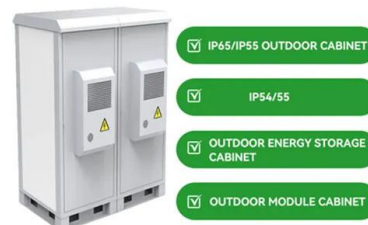

[US MADE New Underhood Battery Box Kit](#)

New Underhood Battery Box Kit . The battery tray sits at the bottom of the box with the tabs facing up. The small brackets attach to the fender on two studs that are already welded onto the fender. Kit Includes: Battery box (1) Battery hold down (1) Battery hold down J-bolts w/wing nuts (2) Battery tray (1) Disconnect decal (1) Battery box