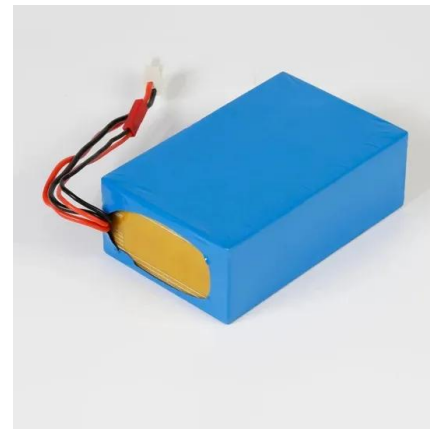

ALL-TOP Smart Battery Box, 12V Marine Case w/ 50AMP ...

ALL-TOP 12V Portable Battery Box . The ALL-TOP Battery Box is a multi-functional Power Center with built-in over-current protection and multiple input/output ports, making it ideal for RV, Marine, Camping and other outdoor applications. It's compatible with 12V-24V batteries like 24, 27, 31, and most AGM and lithium batteries on the market.

OEM GENUINE HARLEY DAVIDSON BATTERY BOX 1974-1979 FL ...

*Estimated delivery dates - opens in a new window or tab include seller's handling time, origin ZIP Code, destination ZIP Code and time of acceptance and will depend on shipping service selected and receipt of cleared payment.

[Jeep XJ/MJ Battery Box](#)

This battery box is laser cut out of 11GA steel, bent and welded right here in-house. This box is made to fit Optima 34/78, Odyssey PC1500, and Group 34/78 Batteries, just sele. Belgium (EUR EUR) Belize (BZD \$) Benin (XOF Fr) Bermuda (USD ...

Odyssey / Diehard Platinum Battery Box 34-78 - Motobilt

The battery box is fabricated from 11 GA (1/8 inch thick) steel plate. The battery box is shipped bare steel ready for you to paint or powdercoat to the color of your choice. The battery box can be bolted or welding into place where you deem suitable. Specifications. Odyssey/Diehard Platinum Battery Box 34-78; Sold as kit; Weight = 5lbs