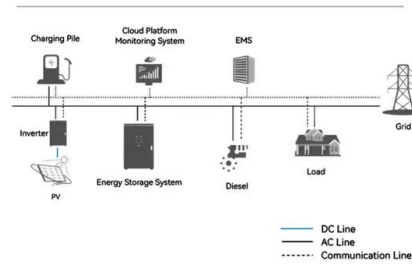

Sentinel Dual BB SDH 72-M1

Buy replacement UPS batteries for Sentinel Dual BB SDH 72-M1 from an official distributor. Get fast UK delivery, great prices and try our onsite battery replacement and disposal service. Search by UPS; Search by Battery; Battery Replacement; News; Contact; 01252 692559

System Topology