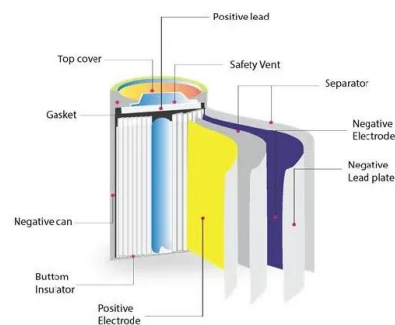

Solar ePower Cube 1500 Plus -- 5-Panel, Model# EL2547

A 20A solar controller, the Solar ePower Cube 1500 is the ultimate portable, renewable power source that ensures you don't run out of power. This unit features 5 fold-out/slide-out 16 Watt monocrystalline solar panels to collect the power of the sun (up to 80 Watts) to charge the 100Ah hybrid AGM-gel battery.