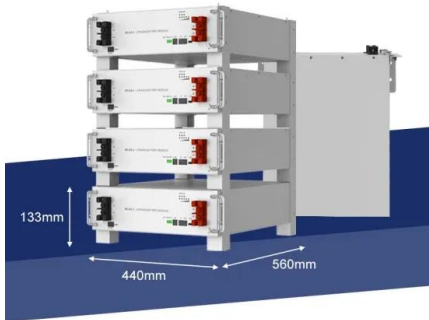

power source. Simply charge the internal battery using its 5 total solar panels, which fold out from the top and roll out from each side, and use the power to run your AC, USB or DC devices from anywhere. Recharge the built-in 55 AH AGM/gel hybrid

Wagan EL2546 Solar e Cube 1500 : Solar Generator

Solar e Power Cube 1500 . Wagan's Solar ePower Cube Solar Generator is the ultimate portable power source. Simply charge the internal battery using its 5 total solar panels, which fold out from the top and roll out from each side, and use ...

Solar ePower Cube 1500, 5-Panel, Model# 2546

A 10A solar controller, the Solar ePower Cube 1500 is the ultimate portable, renewable power source that ensures you don't run out of power. This unit features 5 fold-out/slide-out 16 Watt monocrystalline solar panels to collect the power of the sun (up to 80 Watts) to charge the 55Ah hybrid AGM-gel battery.

Solar ePower Cube 1500 Plus -- 5-Panel, Model# EL2547

A 20A solar controller, the Solar ePower Cube 1500 is the ultimate portable, renewable power source that ensures you don't run out of power. This unit features 5 fold-out/slide-out 16 Watt monocrystalline solar panels to collect the power of the sun (up to 80 Watts) to charge the 100Ah hybrid AGM-gel battery.