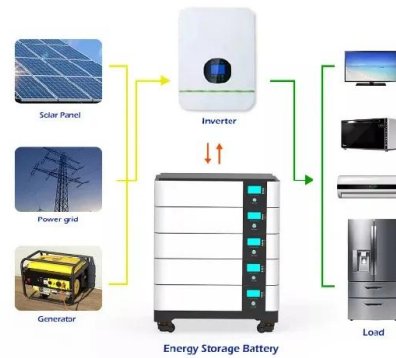

RobCraw Power Systems CC Johannesburg åbningstider, 106, ...

RobCraw Power Systems CC i Johannesburg åbningstider i dag. 106 George Ave, Dunvegan, Johannesburg, 2192, South Africa, telefon:+27 11 450 0400, alle åbningstider, billede. RobCraw Power Systems CC i Johannesburg. Coronavirus sygdom (COVID-19) Situation. bekræftede sager 4076463.

Contact Us

For catalog requests, pricing, or partnerships, please visit:
<https://ian-solar.co.za>