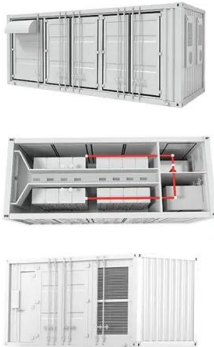

Sunsystem Burnit Pell ECO Series Installation And Operation ...

Related Manuals for Sunsystem Burnit Pell ECO Series. Burner Sunsystem Burnit User Manual. Mounting of pell pellet burner on wbs or wbs active boiler (4 pages) Burner Sunsystem BURNiT Pell Mega Series Technical Passport, Installation And Operation Manual. Pellet burner (32 pages)