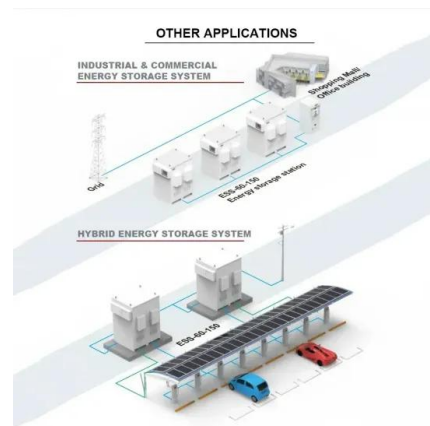

Life Expectancy in Sao Tome and Principe

In the future, Sao Tome and Principe's average life expectancy is projected to increase to 81.6331 years of age, by the year 2100. A total increase of the average life expectancy for people living in Sao Tome and Principe by 16.78% from today's standard.