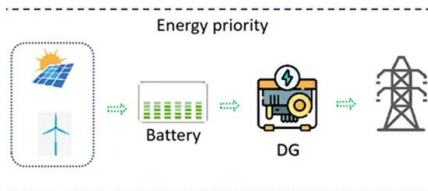

Eustatius and Saba

Kralendijk Bonaire, Sint Eustatius and Saba

Sunshine food and drinks, Kralendijk. 417 likes.
heerlijke brasserie aan de boulevard van Bonaire met heerlijke broodjes koffie milkshakes onbijt lunch en dinner Sunshine food and drinks , Kralendijk Bonaire, Sint Eustatius and Saba