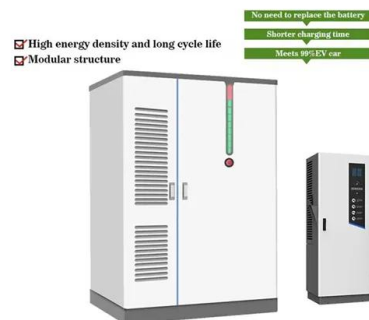

La Sportiva Mega Ice Evo , Mountaineering Boots

The La Sportiva Mega Ice Evo is La Sportiva's take into the world of racing crampons. Blending a climbing shoe and mountaineering boot, this waterproof, insulated and lightweight entry into Sportiva's range pushes the boundaries of what is possible in the Alpine world.