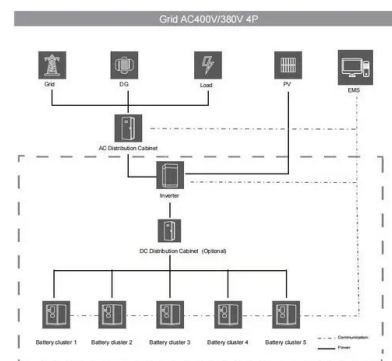

Help with wiring diagram from Solis , DIY Solar Power Forum

The blue circled section is what I would say is within a normal split load consumer unit (see attached image), grid power comes in - main 100a switch - splits to the individual circuits (non rcd protected circuits + via two or more rcd's then onto Mcb's).