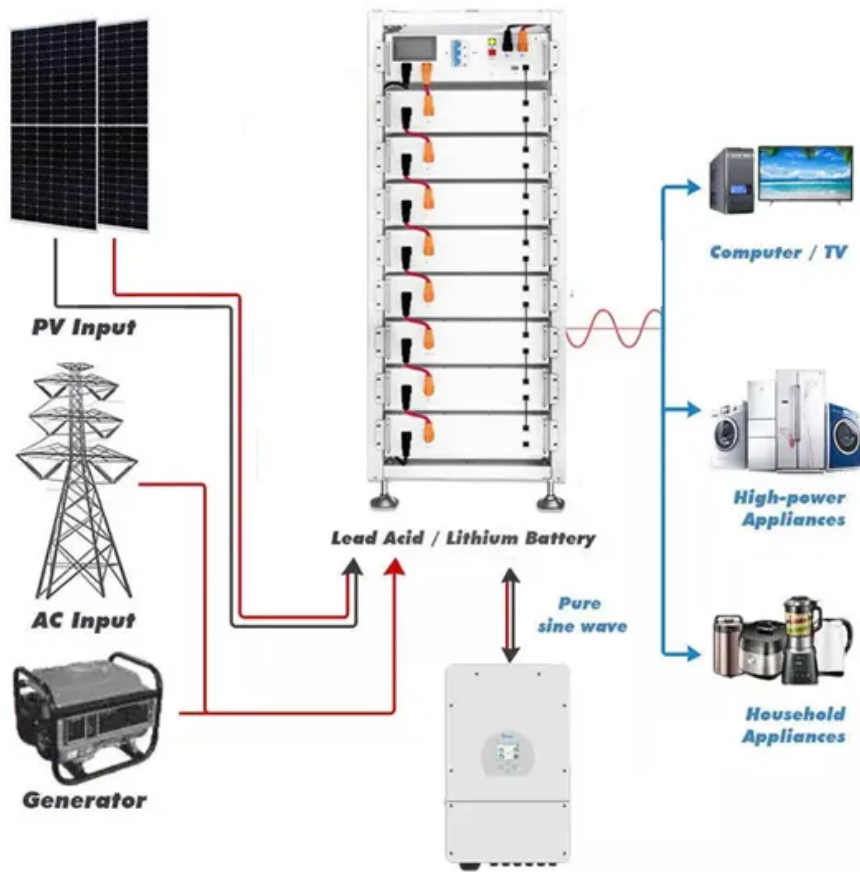

Solar Energy South Africa

Brim energy Malta

Brim energy Malta

Full Brim Yellow Hard Hat With Visor , Malta Dynamics

Shop full brim yellow hard hats with visors and other construction head protection from Malta Dynamics. Order online or call us at (800) 494-1840! Malta Dynamics has put together a hard hat visor kit that is designed to give full protection for both your head and face at the same time. This kit includes one of our fan favorites, a 4 Pt.