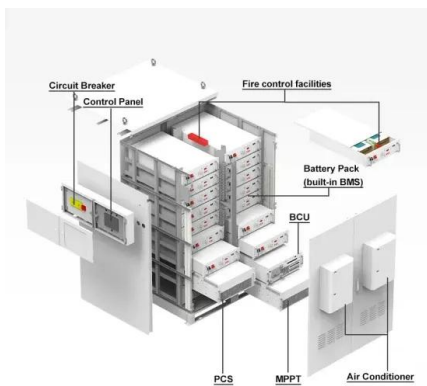

Travel log

It was our first time in Malta. We arrive at midnight and air was so hot like it was a middle of the sunny day. After waiting for rent a car, we arrived to our hotel Mavina in Buggiba (north-east of island Malta). Malta is an archipelago of three islands: Malta, Gozo and Comino. Malta has two official languages: Maltese and English.