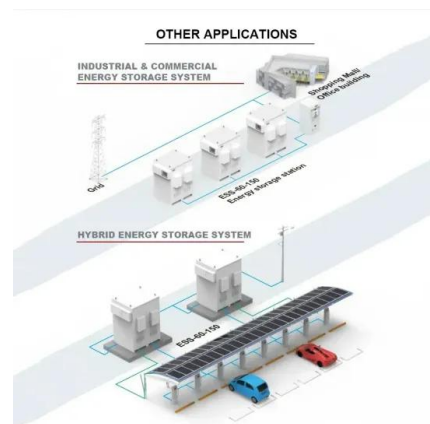

MIIKO Metal Storage Cabinet with Locking Doors, 72" Tall Steel

This heavy duty steel cabinet provide high storage capacity with 5 adjustable shelves, which is perfect for storing wide variety of supplies for your kitchen, office, garage, and more. Metal Cabinet with 6 Shelves?Made of Sturdy & Durable Cold-Rolled Steel. Coated with phosphorus-free powder, which is stain resistant.