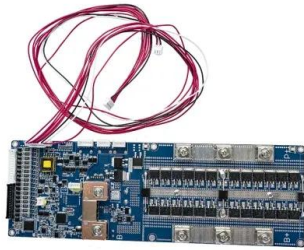

power density by reducing the volume of passive devices (capacitors, inductors, etc.) suitable for portable use, and minimizes heat loss of the MOSFET through the low on resistance of the MOSFET. So that high efficiency can be achieved.

Portable ESS

Portable ESS. Stackable 5kWh Battery Box Powerwall for Energy Storage 48V 51.2V 100Ah; Powerwall. 10kWh. 10kWh High Voltage Low-Cost Replacement Solution 25AH 400V; 10kWh Powerwall with Deep Cycle LiFePO4 Battery 51.2V 200AH; 10kWh Tesla Powerwall Alternative by using LiFePO4 Battery 48V 200Ah; 2.5 kWh. 2.5 kWh Solar Power Off Grid ESS

Portable Substations, Packaged Substations ESS Metron

ESS Metron offers packaged portable substations on a structural steel base containing incoming switch or breaker, step down transformer, and secondary switchgear. Designs for any incoming voltage, any secondary voltage, and transformers of cast coil, oil filled, or dry type available. Substation units are completely portable.

[Portable Ess Page](#)

The Portable ESS has a built-in lithium-ion battery, which can reserve power by itself, which is equivalent to a small "power station". It is widely used in various indoor and outdoor places