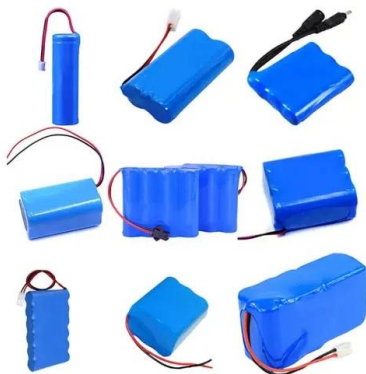

Jackery Explorer 1000 Plus + Creality Ender-3 V3 Plus 3D Printer

Jackery Explorer 1000 Plus : It is your all-in-one portable power station for powering your life. With a 1264Wh capacity and a 2000W output, it supports 99% of your devices, ensuring you stay powered up wherever you are. Creality The Ender-3 V3 Plus: It delivers exceptional versatility and reliability for all your 3D printing needs. Featuring a spacious build volume of 300 x 300 x 330 ...

**Jackery Explorer 1000 ab
639,97 EUR (Dezember 2024)**