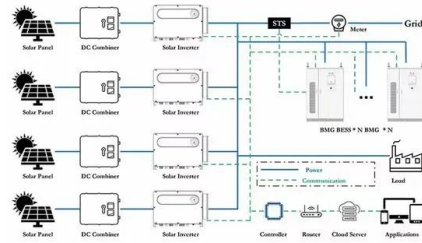

...

Canadian Solar 450Wp CS3W-450MS stríbrný rám

Solární panel Canadian Solar 450Wp CS3W-450MS Fotovoltaické panely Canadian Solar používají inovativní technologické postupy výroby solárních bunek zvyšující výkon a stabilitu panelu. Tento typ panelu Canadian Solar inovuje již 17 let neustálým zdokonalováním designu modulu skrze BOM testy kvality, automatizaci výrobního procesu a 100% EL testování. ...

Contact Us

For catalog requests, pricing, or partnerships, please visit:
<https://ian-solar.co.za>