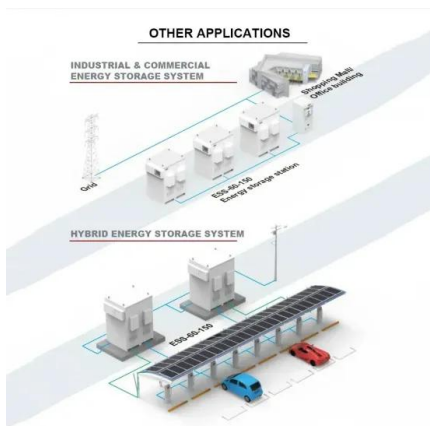

more. ONWARD(TM) was created to help aid you in chasing those missed opportunities. Immune Support, Mood Enhancement, Focus and Energy.

[Onward Manufacturing](#)

Onward Manufacturing. [DOWNLOAD FILE / Related Content](#). Executive Interviews. September 19, 2016 [ELEVATE ENERGY EFFICIENCY WITH ESC'S NATURAL GAS SOLUTIONS / ABOUT US](#). About ESC; Our Team / [GET IN TOUCH](#). Contact Us; Support Executive Interview with Chad Hathaway, President of Relms, Inc. BY eburgis. [ELEVATE ...](#)

[Onward Energy](#)

ONWARD(TM) is a unique supplement to help you get the most out of your life. Too often we're held back from chasing opportunities due to inadequate sleep, nutrition, health, energy, and more. ONWARD(TM) was created to help aid you in chasing those missed opportunities. Immune Support, Mood Enhancement, Focus and Energy.

[Onward Energy](#)

Onward Energy is an independent power producer with offices in New York City, Denver, and Charlotte. Onward consists of wind, solar, and natural gas fired generation projects operating in 16 states and comprising over 4 GW. Ministry of Energy and Petroleum of Chad; Ministry of Energy of the Russian Federation (Minenergo of Russia) Ministry