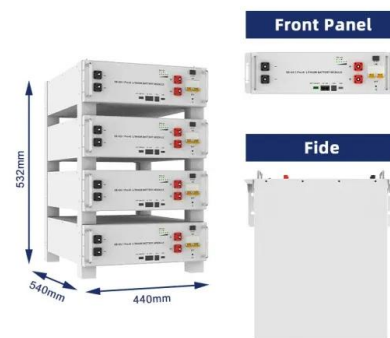

Greenergy sells part of Chilean solar, BESS portfolio to ...

3 ??? Greenergy said the sale allows it to accelerate its asset rotation strategy, originally targeted for 2026, and secure funding to invest the EUR 2.6 billion earmarked in its strategic ...