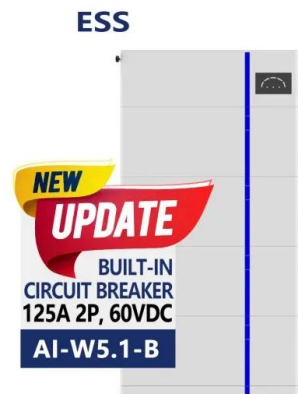

Solar Power: Financial Solutions

SBS Energy installed a 80kW PV ground mount array with a Atess 100kW inverter coupled to a 200kWh Freedom Won battery. The ground mount was designed and installed by the SSB team and is part of the turn key solution offered by SBS Energy. The ability to keep the process in house allows the SBS team greater control on deliverables whilst saving