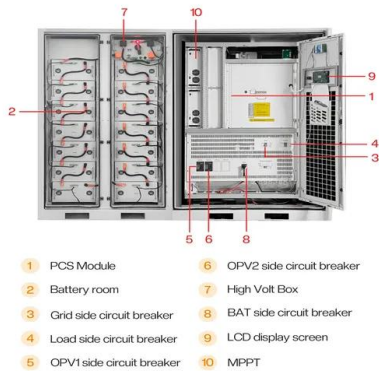

Ferry Timetable

Scuba diving at Cocos Keeling islands is nothing short of spectacular. Fabulous visibility, pristine coral reefs, abundant marine life and all the trappings of a tropical paradise without the flashy resorts. Yes, it is isolated and it takes some effort to get there, but this is more than offset by the quality of the diving, the friendly locals