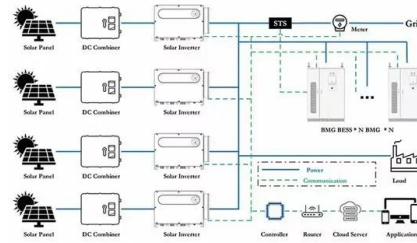

How-to-pick-the-right-solar-roof-clamps-for ...

For Kliplok Roof, here are several types clamps kits for your option. The first one below is SE700 which is most welcomed in the market. T shape steel Roofs need some special roof clips. We have adjustable trapezoidal clamps and ...