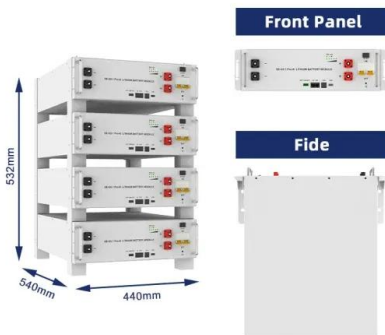

DELTA Pro Ultra Battery (1 x Inverter

EcoFlow DELTA Pro Ultra + DELTA Pro Ultra Battery (1 x Inverter + 2 x Battery) EcoFlow DELTA Pro Ultra + DELTA Pro Ultra Battery (1 x Inverter + 2 x Battery) Regular price USD $7,199.00 Sale price USD $7,199.00 Regular price $9,397.00 ...