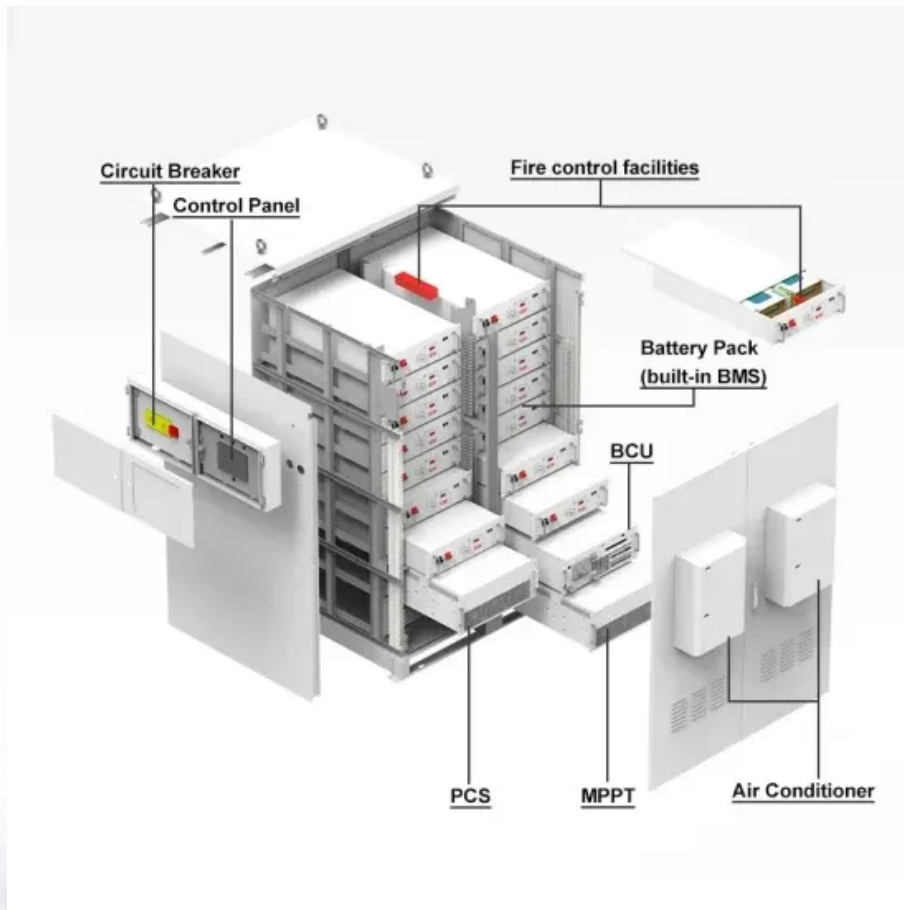

Solar Energy South Africa

Design of photovoltaic panels on the exterior wall of government building