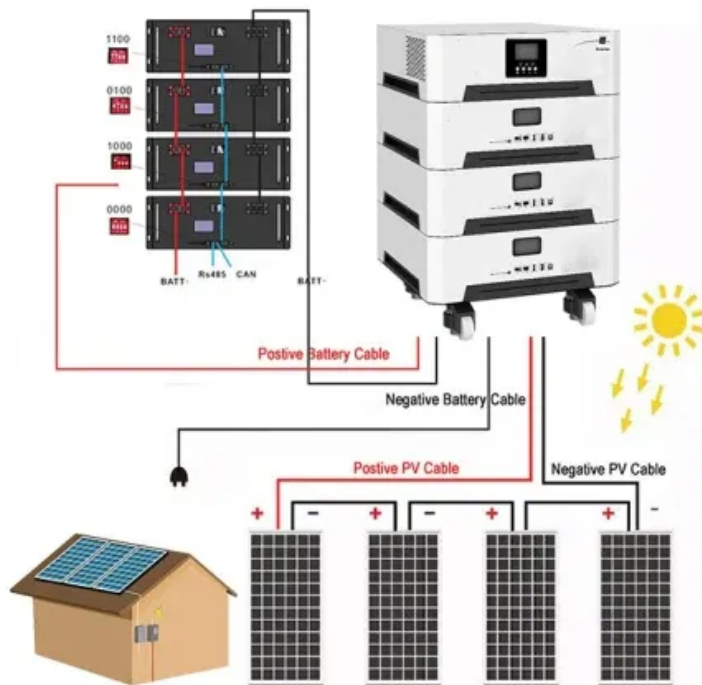

Solar Energy South Africa

Deye rw m6 1 b Philippines

Deye rw m6 1 b Philippines

RW-M6.1-B

Otkrijte bateriju Deye RW-M 6.1-B LFP koja se odlikuje naprednom sigurnoscu, velikom gustocom snage i inteligentnim BMS-om. Idealno za stambene i komercijalne primjene, ovo modularno i ekoloski prihvatljivo rjesenje za pohranu energije nudi skalabilni kapacitet i svestrane mogucnosti instalacije. (RW-M6.1-B-Hploca): Za montazu na

RW-M6.1-B (LV)

Introducing the RW-M6.1-B(LV) lifepo4 battery for solar storage. This modular battery offers 6.14kWh capacity, expandable up to 190kWh, ensuring reliable power. Deye RW-M6.1-B, la solution ultime pour un stockage d'énergie fiable et efficace. Conçue avec une technologie de pointe, cette batterie est conçue pour répondre aux divers

51.2V 120Ah 6.14KWh LiFePO4 Wall mount Battery

RW-W6.1-B 51.2V 120Ah 6.14KWh LiFePO4 Wall mount Battery Pack For Home Energy Storage System Description. This series lithium iron phosphate battery is one of new energy storage products developed and produced by Deye, it can be used to support reliable power for various types of equipment and systems. RW-M6.1-Hboard . Battery Hanging Board