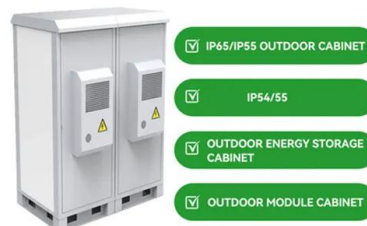

DEYE SPRING RW-M6.1 USER MANUAL Pdf Download , ManualsLib

Page 1 User Manual Spring series LFP Battery RW-M6.1 V1.1 Page 2 Documents must be stored carefully and be always available. Contents may be periodically updated or revised due to product development. The information in this manual is subject to change without notice.