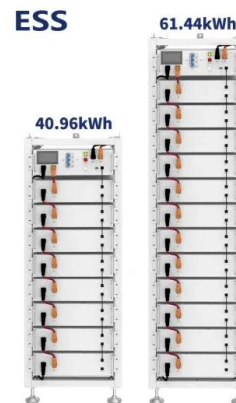

RW-M6.1-B

RW-M6.1-B Safer Cobalt Free Lithium Iron Phosphate (LFP) Battery, safety Tel: +86-0574-8622 9263 , E-mail: sales@deye .cn [1] DC Usable Energy, test conditions: 90% DOD, 0.5C charge & discharge at 25?. System usable energy may vary due to system configuration parameters. [2] The current is affected by temperature and SOC.