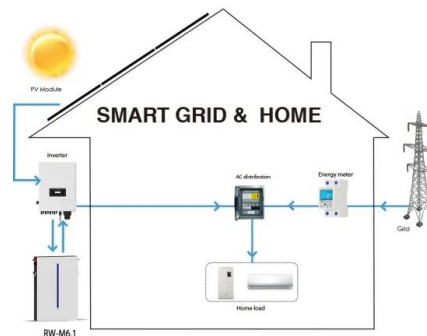

[HOPPECKE Batteries , LinkedIn](#)

HOPPECKE Batteries , 15,905 followers on LinkedIn. Enabling electric power for everyone, everywhere. , HOPPECKE - your expert for industrial batteries & energy storage solutions The availability and securing of electricity is one of the key requirements of our society and at the same a challenge for our times. That is where we believe we can make a contribution: with the ...