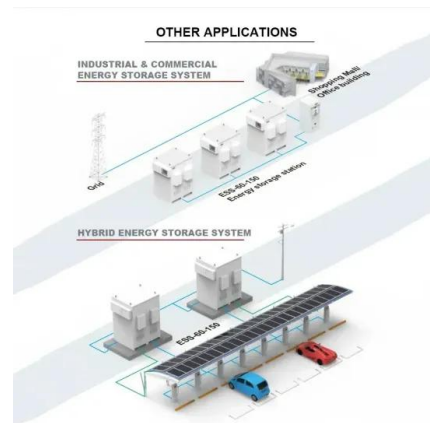

[GPS Garmin Edge 540 Solar para Ciclismo](#)

GPS Garmin Edge 540 Solar para Ciclismo - Negro (010-02694-20). Disfruta de la última tecnología en navegación GPS para tus rutas en bicicleta. Perfecto para ciclistas que buscan precisión y durabilidad. ¡Conócelo ahora!