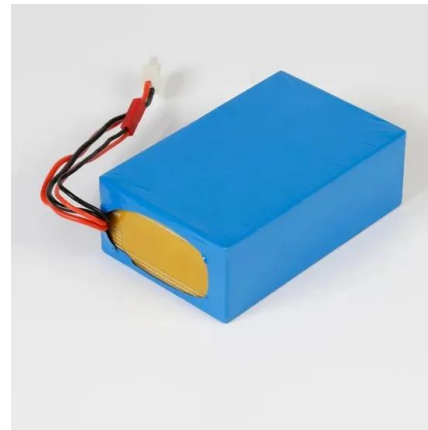

EGRETECH Plume 200W Portable Power Station 200W/90Wh

EGRETECH Plume 300 Portable Power Station 300W/260Wh. $169.00 $299.00. Sale SOLD OUT.
EGRETECH Sonic 600 Portable Power Station 600W/ 499Wh. $379.00 $469.00. Sale SOLD OUT.
EGRETECH Sonic 1200 Portable Power Station 1200W/999Wh. $399.00 $999.00. Solar Panel. SALE. UP TO 30% OFF. After-sales warranty period 4 years.