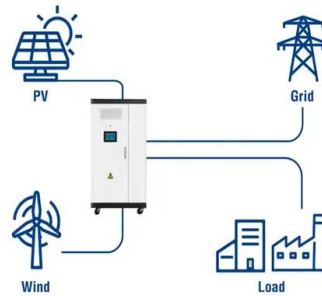

Missões - RS; Salvador do Sul - RS; Sananduva - RS; Santa

Utility-Scale ESS solutions