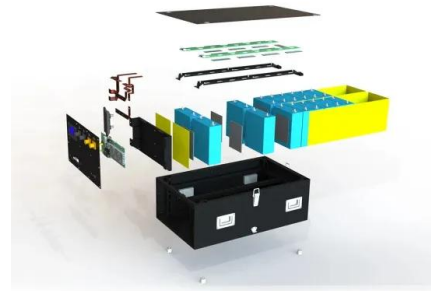

average can cost $3,000 for the 6 to 8 kW models, while models with 11 to 20 kW cost between $5,000 and $10,000.