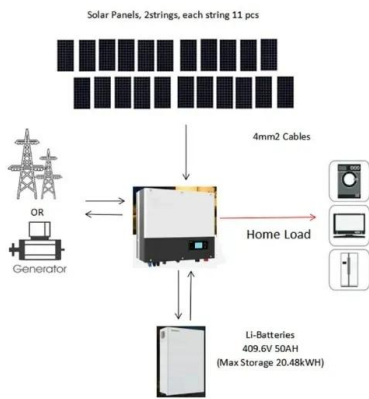

manufacturing plants in China and subsidiaries in the USA, Europe, Japan, and the UK. Our speciality is the desi