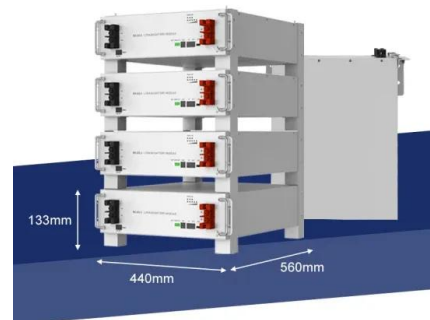

Trina Solar > 410 Watt BiFacial Mono Vertex Solar Panel

Trina Solar TSM-410NE09RC.05 > 410W BiFacial Mono Solar Panel - All Black Our Price: $ 156.10. Warranty: 25 Years, 25 Years Volts: 42.1V. Product Code: TRINA-TSM-410NE09RC_05. 144 Half-Cell Monocrystalline Vertex cell solar panel. 30mm clear frame, Black backsheet.