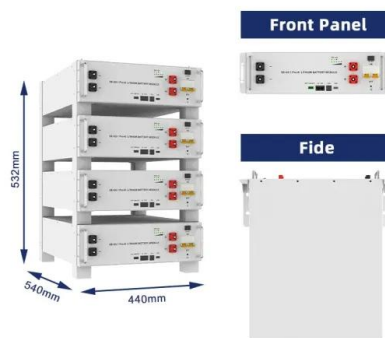

Solar Panel Sizes & Dimensions UK (2024)

The most common solar panel sizes for residential installations are between 250W and 400W, while larger commercial installations may use panels up to 500W or more. One such company that has become notorious ...