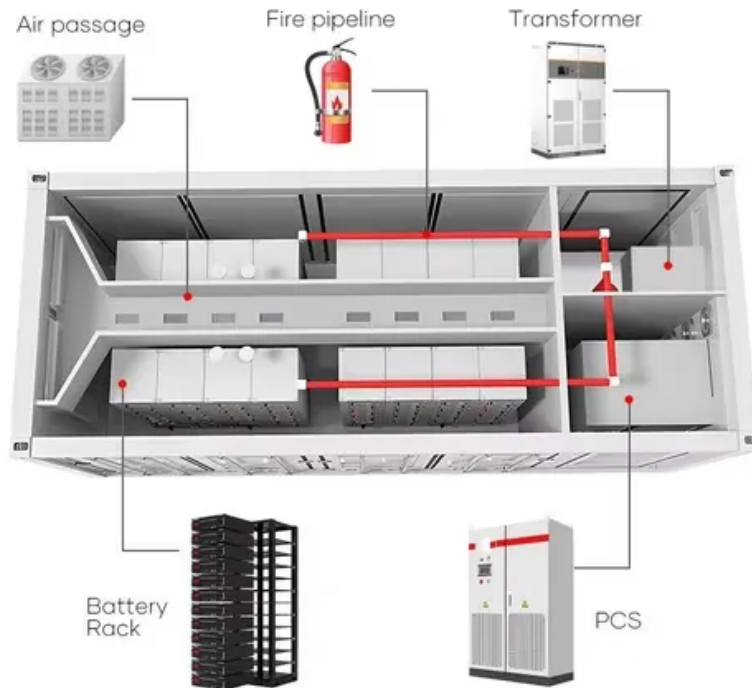

Solar Energy South Africa

Foxess hv2600 Cabo Verde

Foxess hv2600 Cabo Verde

BATTERY MODULE

Fox ESS HV2600 BATTERY MODULE High Voltage Easy Installation Expandable System 90% DoD .FOX-ESS DAT ASHEE T Battery Module HV2600 HIGH VOLTAGE BATTERIES FROM Fox ESS High Efficiency The HV2600 is a high-performance, scalable battery storage module. The modular design allows for maximum flexibility, making it suitable for a ...