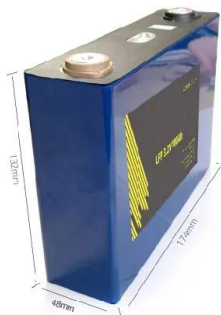

françaises (Territoire des Terres australes et antarctiques françaises) National Flag: National Emblem: Capital: