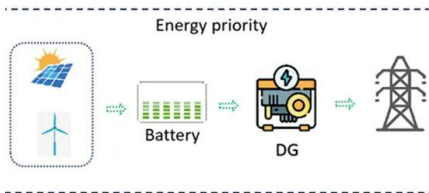

Dental Costs in Stockbridge, GA

3576 Georgia 138 Suite C, Stockbridge, GA 30281 Get Directions. The price of dentures and implants services fluctuates based on several factors, including materials and customization. Here in Stockbridge, GA, we'll offer a personalized cost breakdown during your consultation, so you can find the treatment plan that best fits your requirements