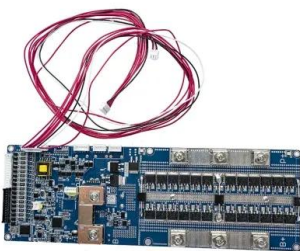

1000 watt Industrial Pure Sine Wave Inverter

A solid choice for your mid-range power needs, the Go Power! GP-ISW1000 industrial pure sine wave inverter offers plenty of clean AC power for all your portable electronic equipment. The Go Power! GP-ISW1000 inverter is ideal for handling sensitive loads and for improving AC equipment performance in systems with 12 VDC input.