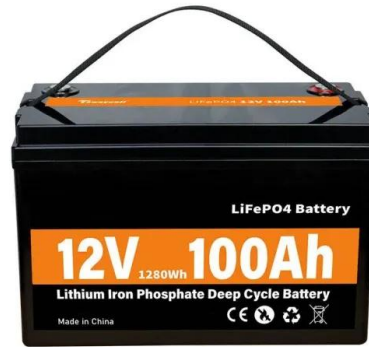

Wave Inverter

2000 watt Industrial Pure Sine Wave Inverter GP-ISW2000. A solid choice for large loads that demand a clean, pure source of AC power, the Go Power! GP-ISW2000 can run several appliances and still provide plenty of pure, clean ...