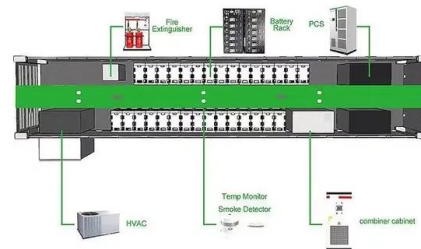

Lux 3.6kWh Hybrid Inverter + 3.2kWh Greenlinx Battery Storage ...

1 x 3.2Kw Greenlinx battery; 10 year warranties for Lux and Greenlinx; Full installation and commissioning; Online monitoring; 1 year workmanship cover; Free advanced monitoring: The Lux Power energy monitoring system can be accessed via a Web hub or phone apps. This allows the customer to view their system performance and also set various