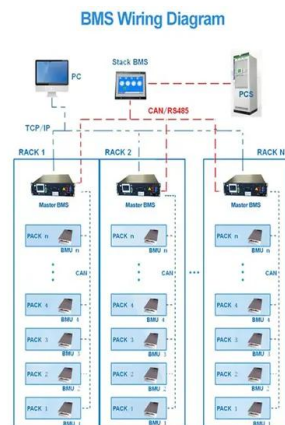

Professional 12v Lithium Ion Battery And Top Lithium ...

GSL ENERGY Powerwall is the latest HESS (home battery storage system). It features high energy and power density, and of course a long lifespan. Its easiness of installation and expansion reflect the real requirements of the end ...