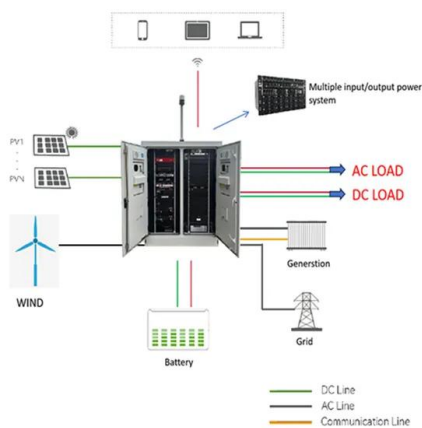

[About Us - Ever Bright](#)

F.O.C.U.S.. Flexibility: Ever Bright is open and
flexible in meeting the demands of our
individuals, families and communities..
Opportunities: Ever Bright provides opportunities
to access all the community has to offer using a
strength-based approach that focuses on the
positive aspects of our individuals, families and
community at large.. Customized: Programs are
customized to the ...