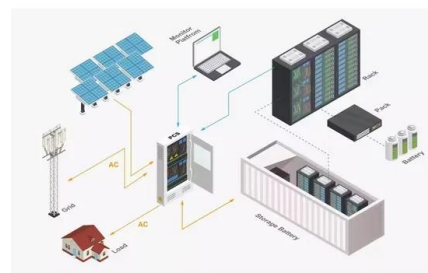

Hausstrom 12v 220AH Tall Tubular Battery - Phoz ...

Hausstrom 12v 220AH Tall Tubular Battery quantity. Add to Cart. Related products. Quick view; Compare Compare; Add to wishlist Wishlist; BATTERIES. Long Life Rechargeable Tubular Gel Battery OPzV 2V 500ah. 0 out of 5 0