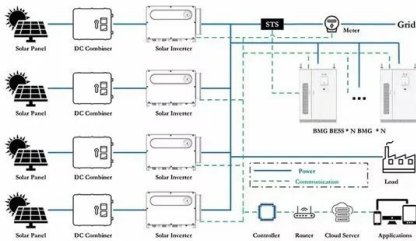

????????????????

?????.
???,?
???

CELEBRATING HAWORTH'S BEST OF YEAR AWARDS

December 13, 2024 - Best of Year from Interior Design magazine named the Pantaya Light as winner of the Pendant Fixture category and 4SPACE as honoree in the Contract Partition + Wall System. Now in its 19th year, Interior Design's Best of Year recognizes the most noteworthy products and projects of the year, honoring designers, architects and manufacturers from ...

Luxor , Cabinets , Haworth Asia Pacific

Luxor cabinets and consoles are simply clean and modern, crafted with care and attention to detail. Cases are made partly from poplar plywood covered with aluminum, and doors have specially designed hinges. The spacious cabinets

...