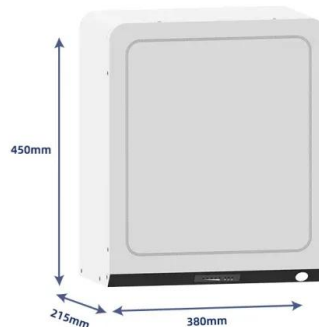

M-Series KD , Storage , Haworth Asia Pacific

M Series KD Storage is all about keeping things simple. Its careful design creates long and elegant lines for a clean aesthetic. Simply put, it's an intelligent storage solution. Addresses all office needs with simple combinations of pedestal, swing door and locker units.