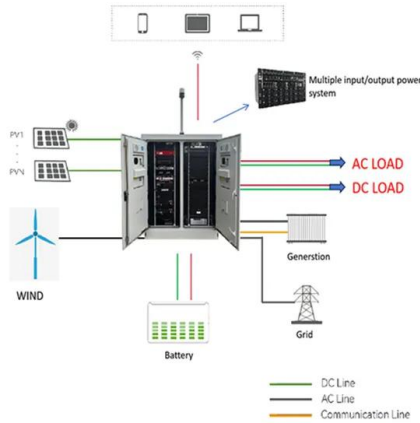

Homaya solar hybrid inverter Latvia