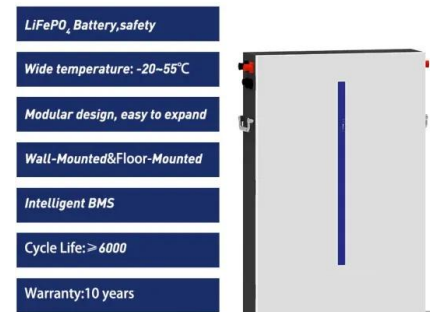

Longi Hi-Mo6 HTB Explorer 425W All Black Monocrystalline Solar Panel

Longi Hi-Mo6 HTB Explorer 425W All Black Monocrystalline Solar Panel. £68.50 (ex. VAT) £82.20 (inc. VAT) Out of Stock. SKU: LR5-54HTB-425M. Posted in Longi, Solar Panels, Standard ...