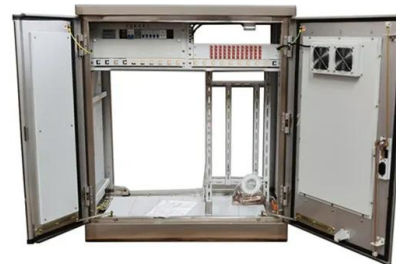

SOLAR CHARGE CONTROLLER INSCOM 20A / KONTROLLER SOLAR PANEL ...

Beli SOLAR CHARGE CONTROLLER INSCOM 20A / KONTROLLER SOLAR PANEL 12V/24V di Igi Mart. Promo khusus pengguna baru di aplikasi Tokopedia! Download Tokopedia App. Tentang Tokopedia Mitra Tokopedia Mulai Berjualan Promo Tokopedia Care. Kategori. Masuk Daftar. ssd 512gb asus vivobook emas antam