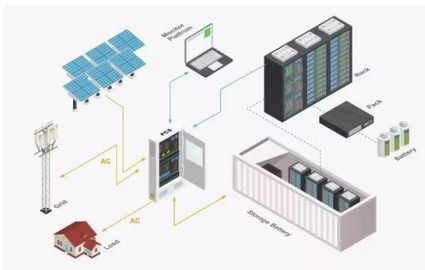

Cotswold Energy Group Reviews , Read Customer Service

Do you agree with Cotswold Energy Group's 4-star rating? Check out what 145 people have written so far, and share your own experience. , Read 21-40 Reviews out of 134 Cotswold Energy Group LTD.. Are a good company to deal with. They give expert advice, effective solutions. Very helpful. Ontime and very polite. I was really impressed with